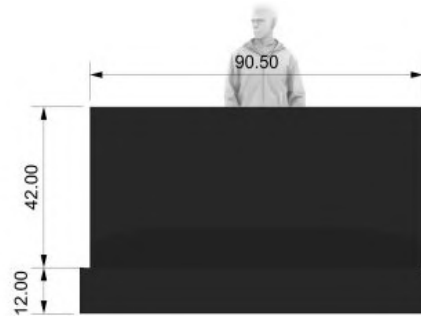

Production Items

We offer a variety of other items to make your set-up a breeze.

DJ booth, truss, pipe-and-drape, bars, fans, podiums, garment racks, trash cans, cable ramps, barricades, and more.