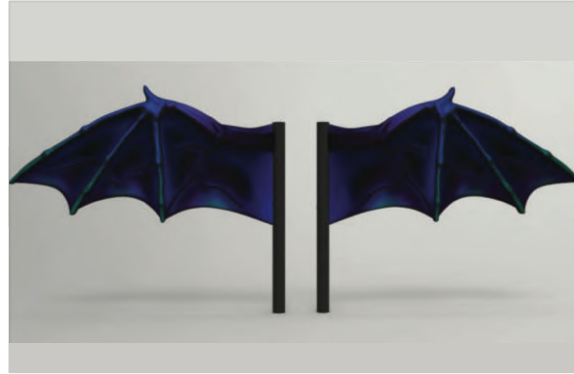

Design Development

ASA can provide **design documents** and photorealistic renderings. Our team is experienced in *Rhino*, *SketchUp*, *Cinema4D*, *Adobe Creative Suite*, *V-Ray*, *SUI Podium*, *Solidworks*, and *Z-Brush*.

After approval, they are brought to life in our warehouse! No matter the scale, we consistently fabricate proposed designs into a beautiful reality.

Some samples of computer renders turned into reality by ASA