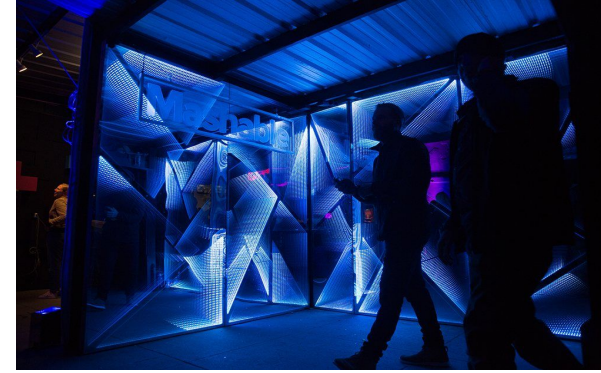

LED Artistry

We can provide rental LED assets – including *LED swings, seesaws, photo backdrops, dancefloors, Astera tubes, and uplighting for rent* – or, we can work together to dream up new illuminated works of art with **custom LEDs**. We can also support with faux neon for signage or decorative assets.

Our featured LED **Rentals** for lighting enhancements or futuristic fun.