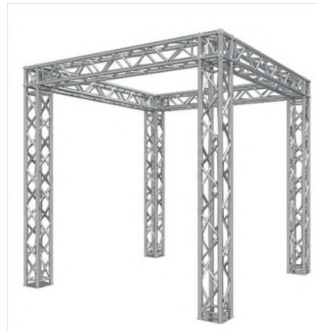

DJ booth, truss, pipe-and-drape, bars, fans, podiums, garment racks, trash cans, cable ramps, barricades, and more.

Prop Rentals

ASA can help fill your space with our existing inventory of decorative assets. We have plenty of holiday, haunted, Tiki, medieval, Barbie, and summer accessories.