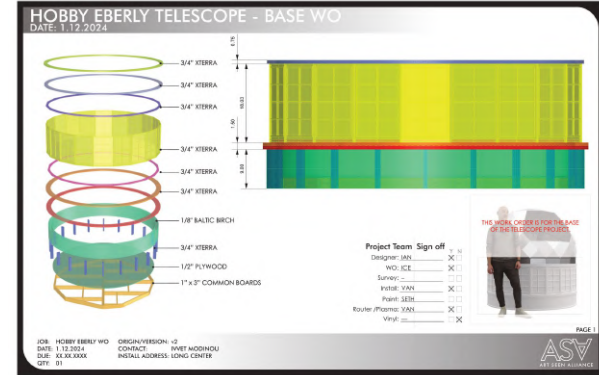

Signage + Branded Assets

We can make signage for any setting.

Hanging, mounted, or wayfinding signage for your marquee events. ASA can hand paint, print, bevel, and build signage to your precise vision. We can also incorporate classic neon, faux neon, or illuminated elements.