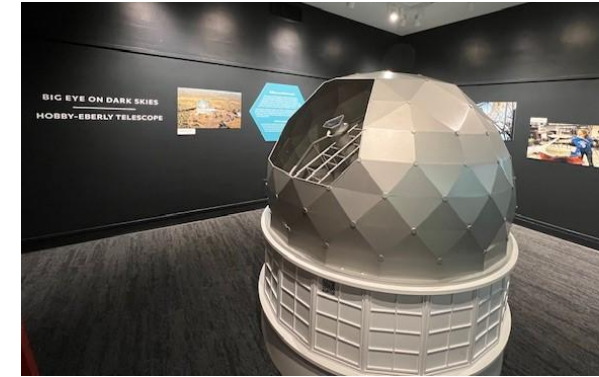

ASA 3D Rhino Model / Rendering

Final Fabrication

Case Study:

Here's our design process for the Hobby-Eberly Telescope.

ASA provided 3D renders on Rhino, detailed work orders, then fabricated and installed this piece for the Texas Eclipse.

Signage + Branded Assets

We can make signage for any setting.

Hanging, mounted, or wayfinding signage for your marquee events. ASA can hand paint, print, bevel, and build signage to your precise vision. We can also incorporate classic neon, faux neon, or illuminated elements.