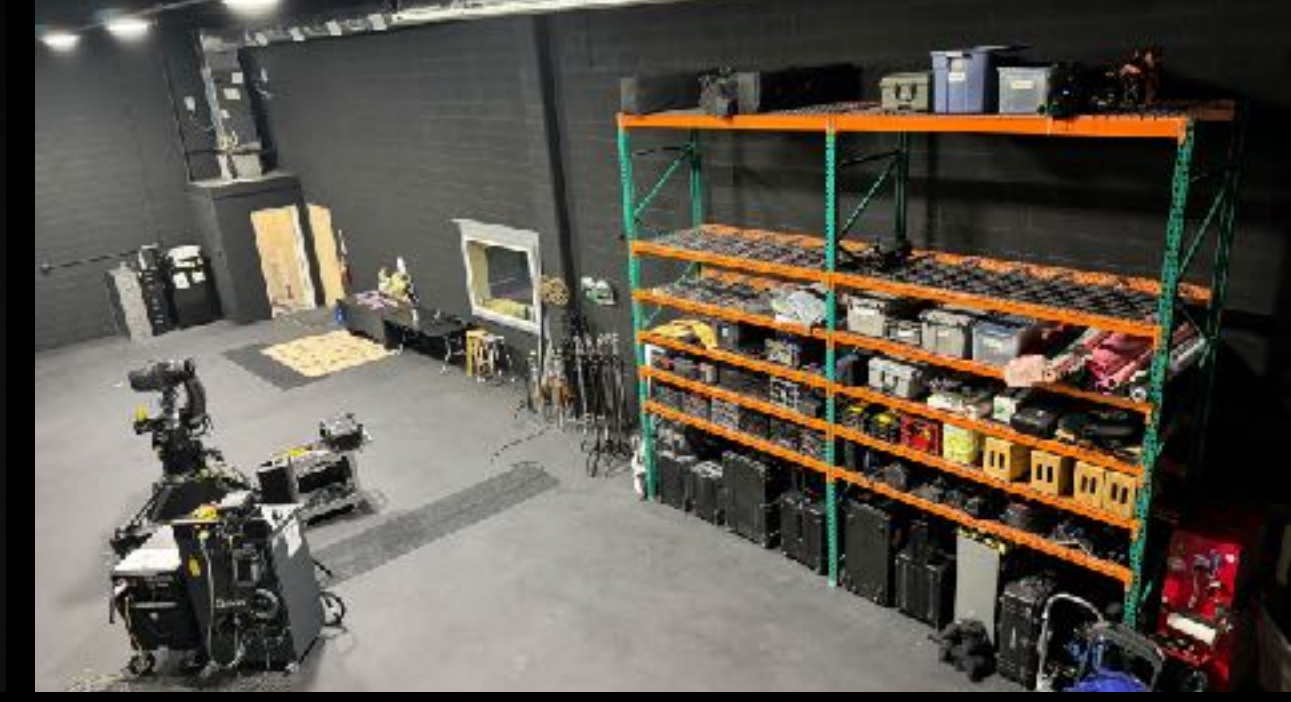

With a versatile black box studio, motion-control robot, natural light photo space, on-site prop house, and nearby film-friendly backlot locations, we provide an environment in which your creativity can take the lead.

From first load-in to final shot, everything here is built to make your process smooth, inspired, and stress-free.

A Black Box for Big Ideas

Our main studio is a 3,500 sq. ft. flexible and production-ready black box.

Whether you're building sets, filming stylized product spots, or capturing performance, our space supports your technical requirements, and adapts to your creative needs with ease.

- 3,500 sq. ft. black box stage
- 18 ft. height floor to rafters
- Bay door access for easy load-ins
- 110V & 240V power
- Scissor lift & forklift
- Quiet AC
- WiFi

- Parking for 20+ vehicles
- Production lounge with kitchenette
- Makeup & wardrobe room
- 4 Restrooms, 1 with shower
- Bay door access for easy load-in
- Quiet AC and WiFi
- On-site support from a team that gets production