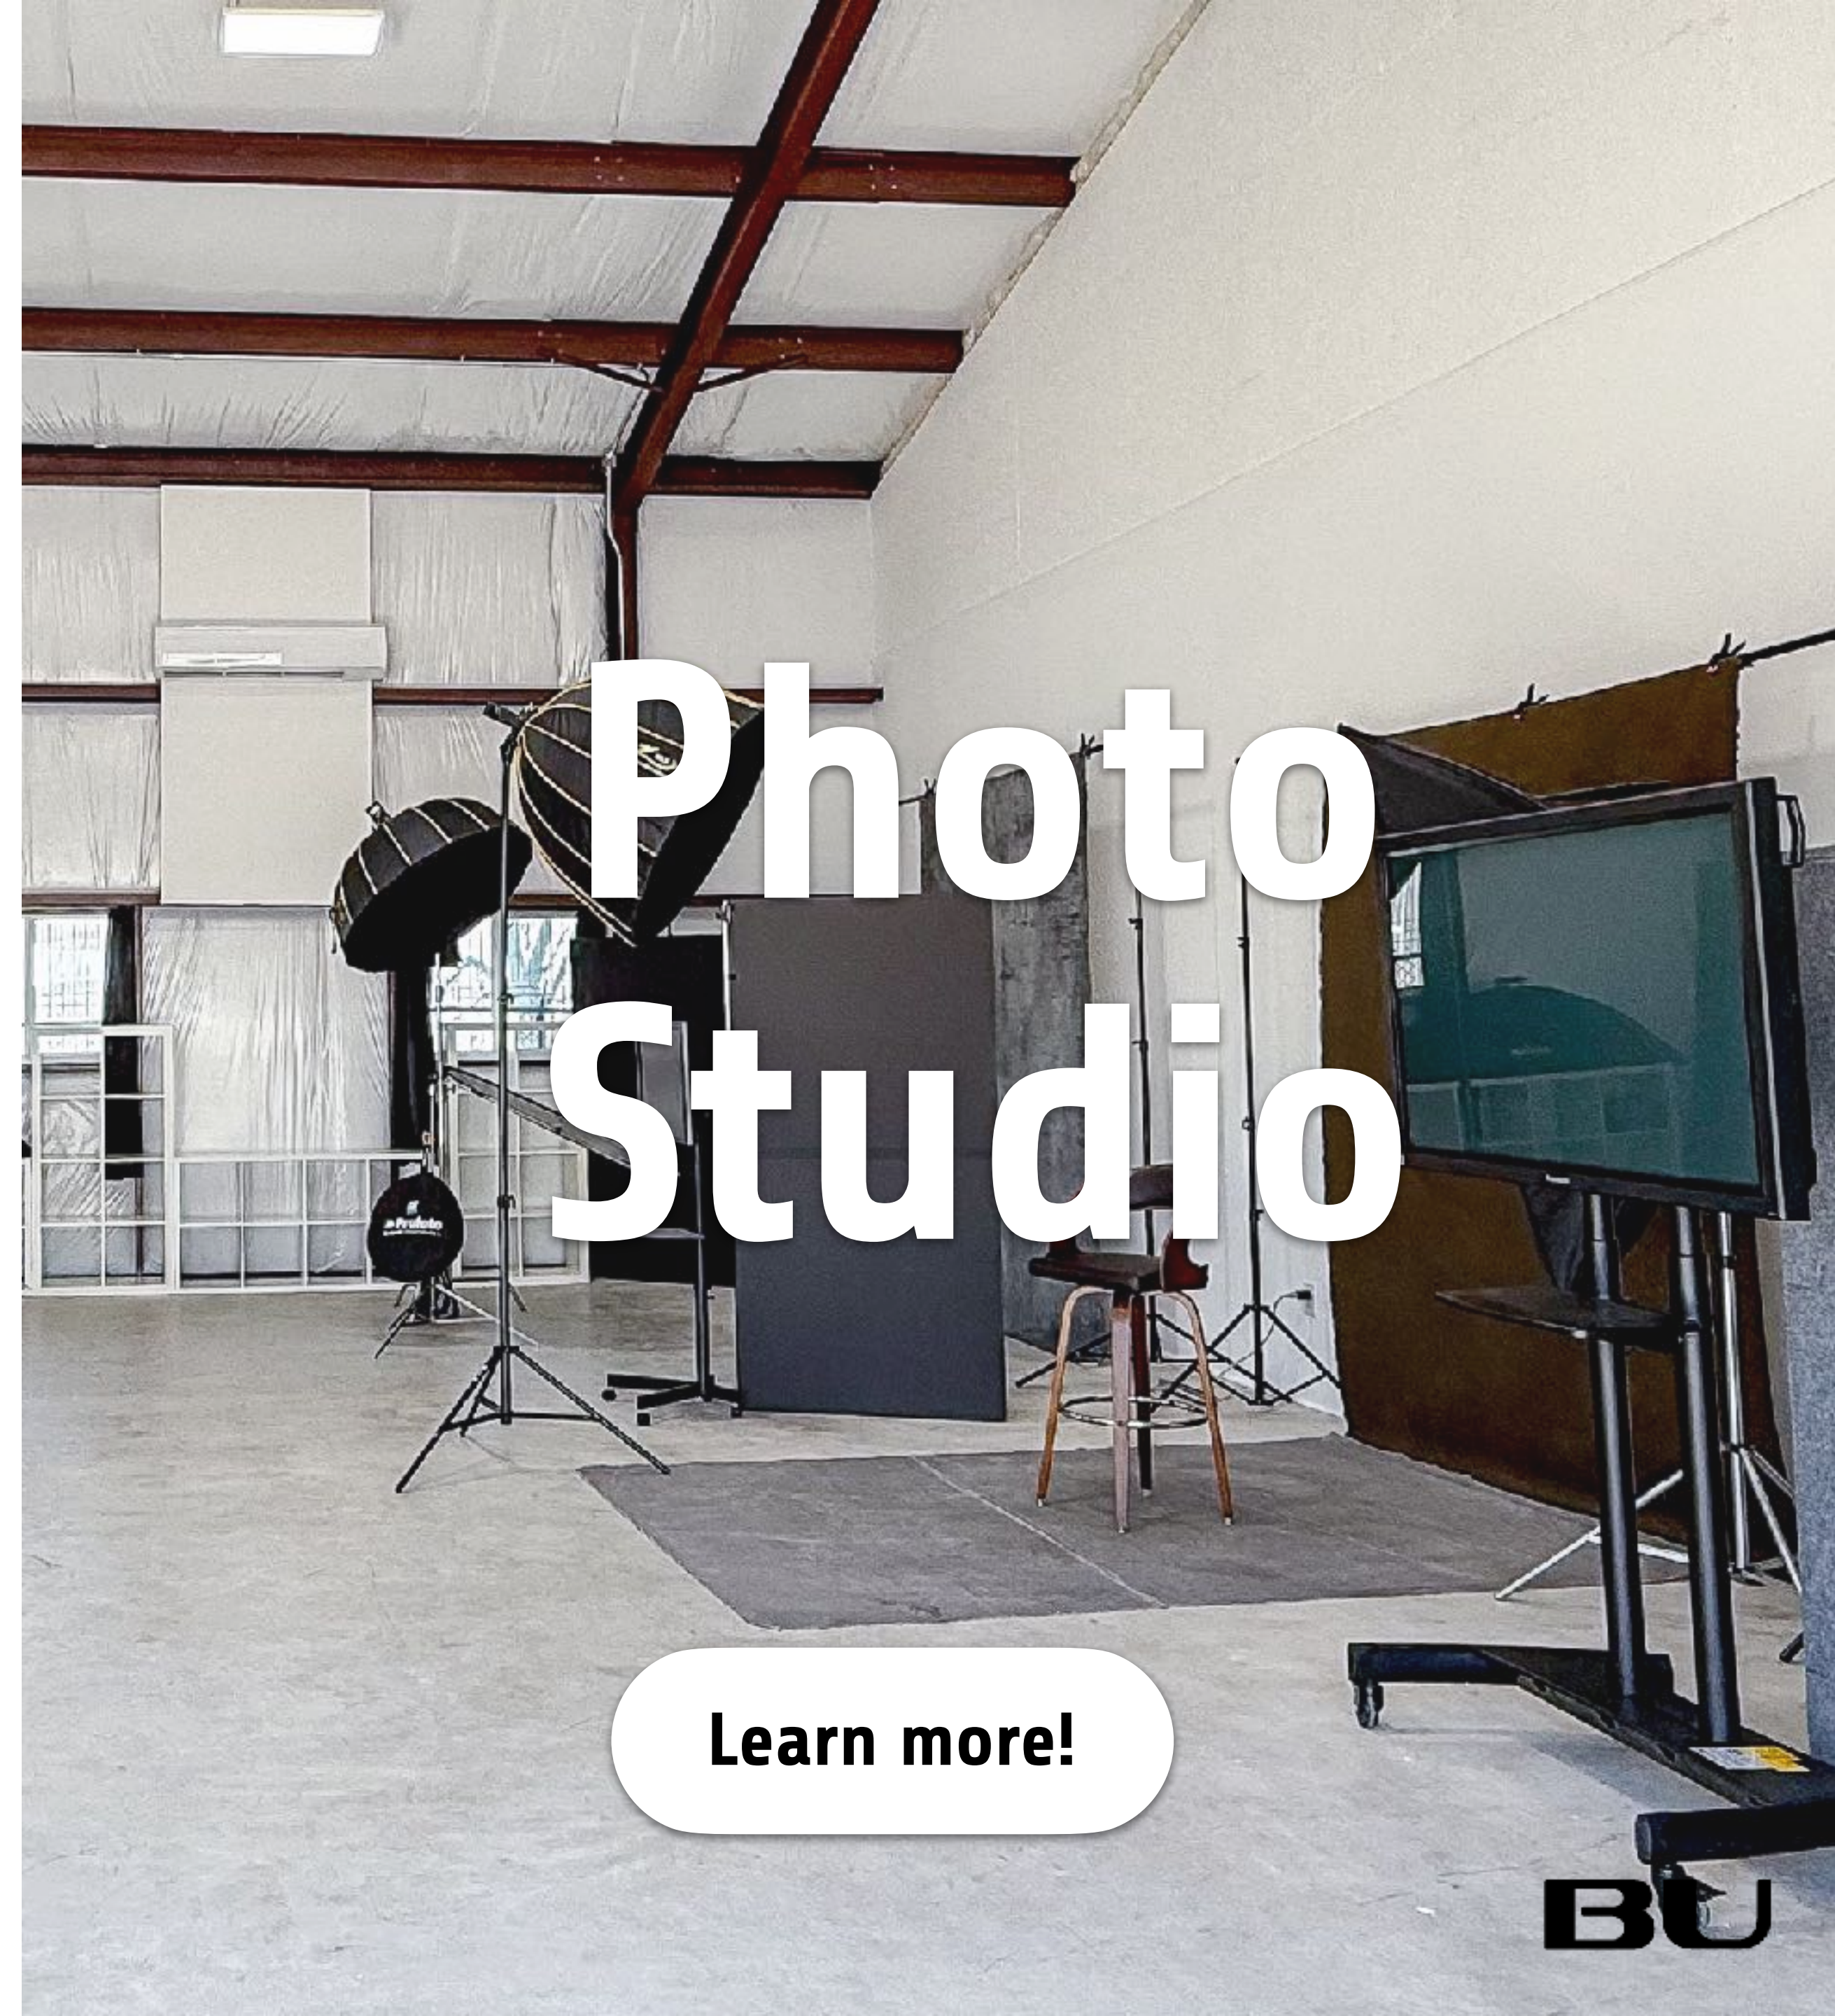

Bright, Adaptable, Photo-Ready

PULSE is our 1,000 sq. ft. natural-light photo studio, designed for portraits, product shoots, editorial, and social content. Comfortable, versatile, and fully equipped — it's the perfect spot for creatives who want room to explore without distraction.

- 1,000 sq. ft. photo studio
- Option for natural or controlled light
- Supports up to 3 set builds
- Standard seamless backdrop rolls included
- Bay door for easy load-ins
- Climate control, WiFi, and private restroom

Photo Studio

[Learn more!](#)