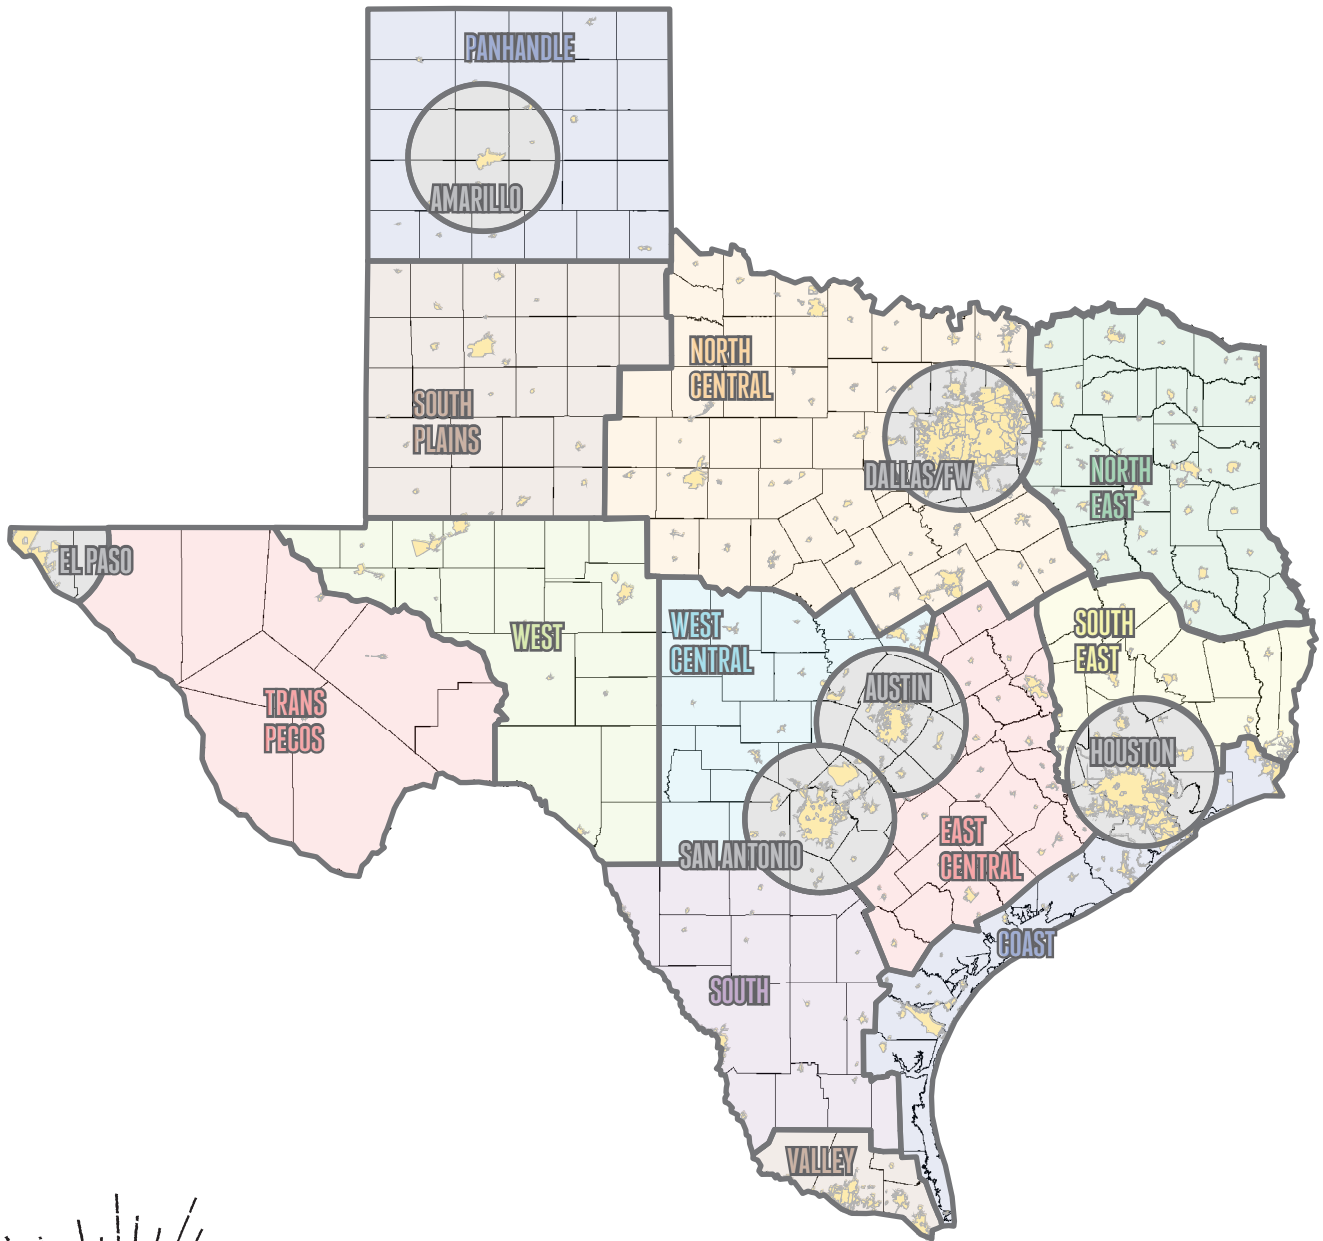

TEXAS PRODUCTION DIRECTORY

REGION MAP

OFFICE OF THE GOVERNOR ★ TEXAS FILM COMMISSION
www.texasfilmcommission.com/directory